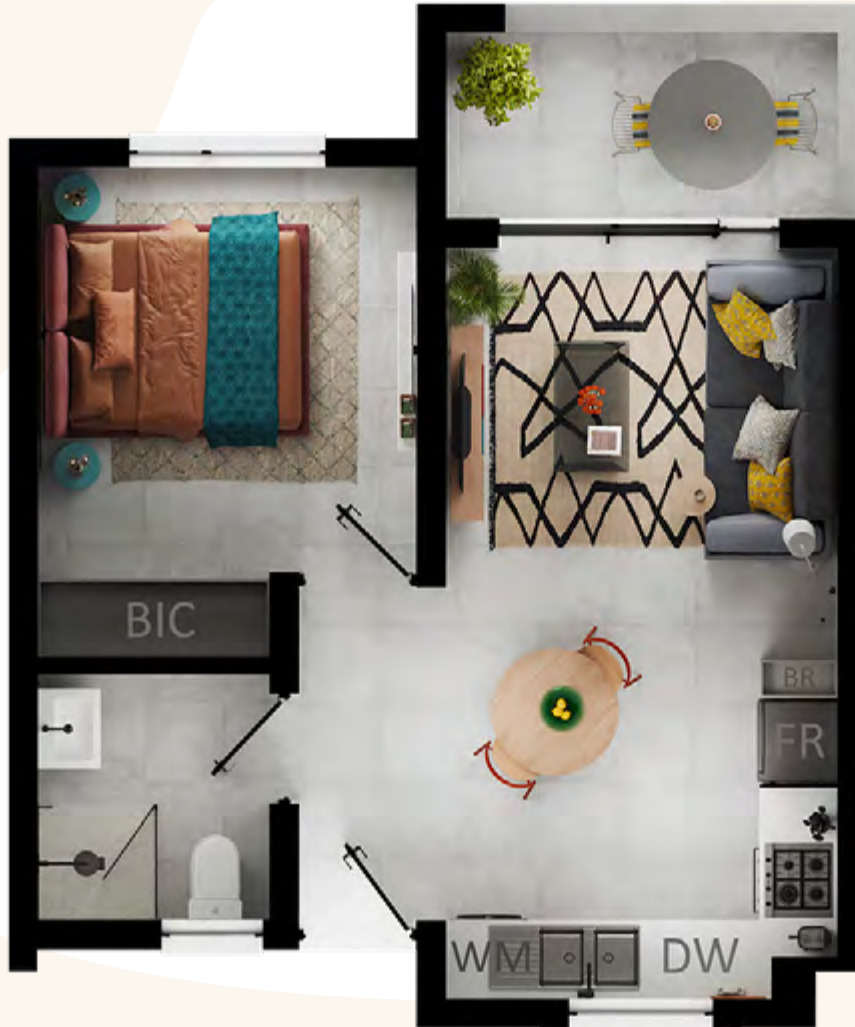

BALLITO

Life

Step up into reviving modern living
on one of SA's most popular and
growing coastlines

FLOORPLANS BROCHURE

www.ballito-life.co.za

UNIT TYPE A

- 1 BEDROOM
- 1 BATHROOM
- 46.7 TOTAL APARTMENT AREA (m²)
- 6.0 BALCONY AREA (m²)
- 40.7 APARTMENT AREA (m²)
- 20 QUANTITY AVAILABLE

SCAN HERE
FOR ONLINE
VIRTUAL
TOUR

UNIT TYPE B

- 2 BEDROOM
- 2 BATHROOM
- 68.6 TOTAL APARTMENT AREA (m²)
- 6.7 BALCONY AREA (m²)
- 61.9 APARTMENT AREA (m²)
- 40 QUANTITY AVAILABLE

SCAN HERE
FOR ONLINE
VIRTUAL
TOUR

UNIT TYPE B 1

- 2 BEDROOM
- 2 BATHROOM
- 92.6 TOTAL APARTMENT AREA (m²)
- 11.6 BALCONY AREA (m²)
- 81.0 APARTMENT AREA (m²)
- 10 QUANTITY AVAILABLE

SCAN HERE
FOR ONLINE
VIRTUAL
TOUR

UNIT TYPE C

- 3 BEDROOM
- 2 BATHROOM
- 97.9 TOTAL APARTMENT AREA (m²)
- 9.1 BALCONY AREA (m²)
- 88.8 APARTMENT AREA (m²)
- 40 QUANTITY AVAILABLE